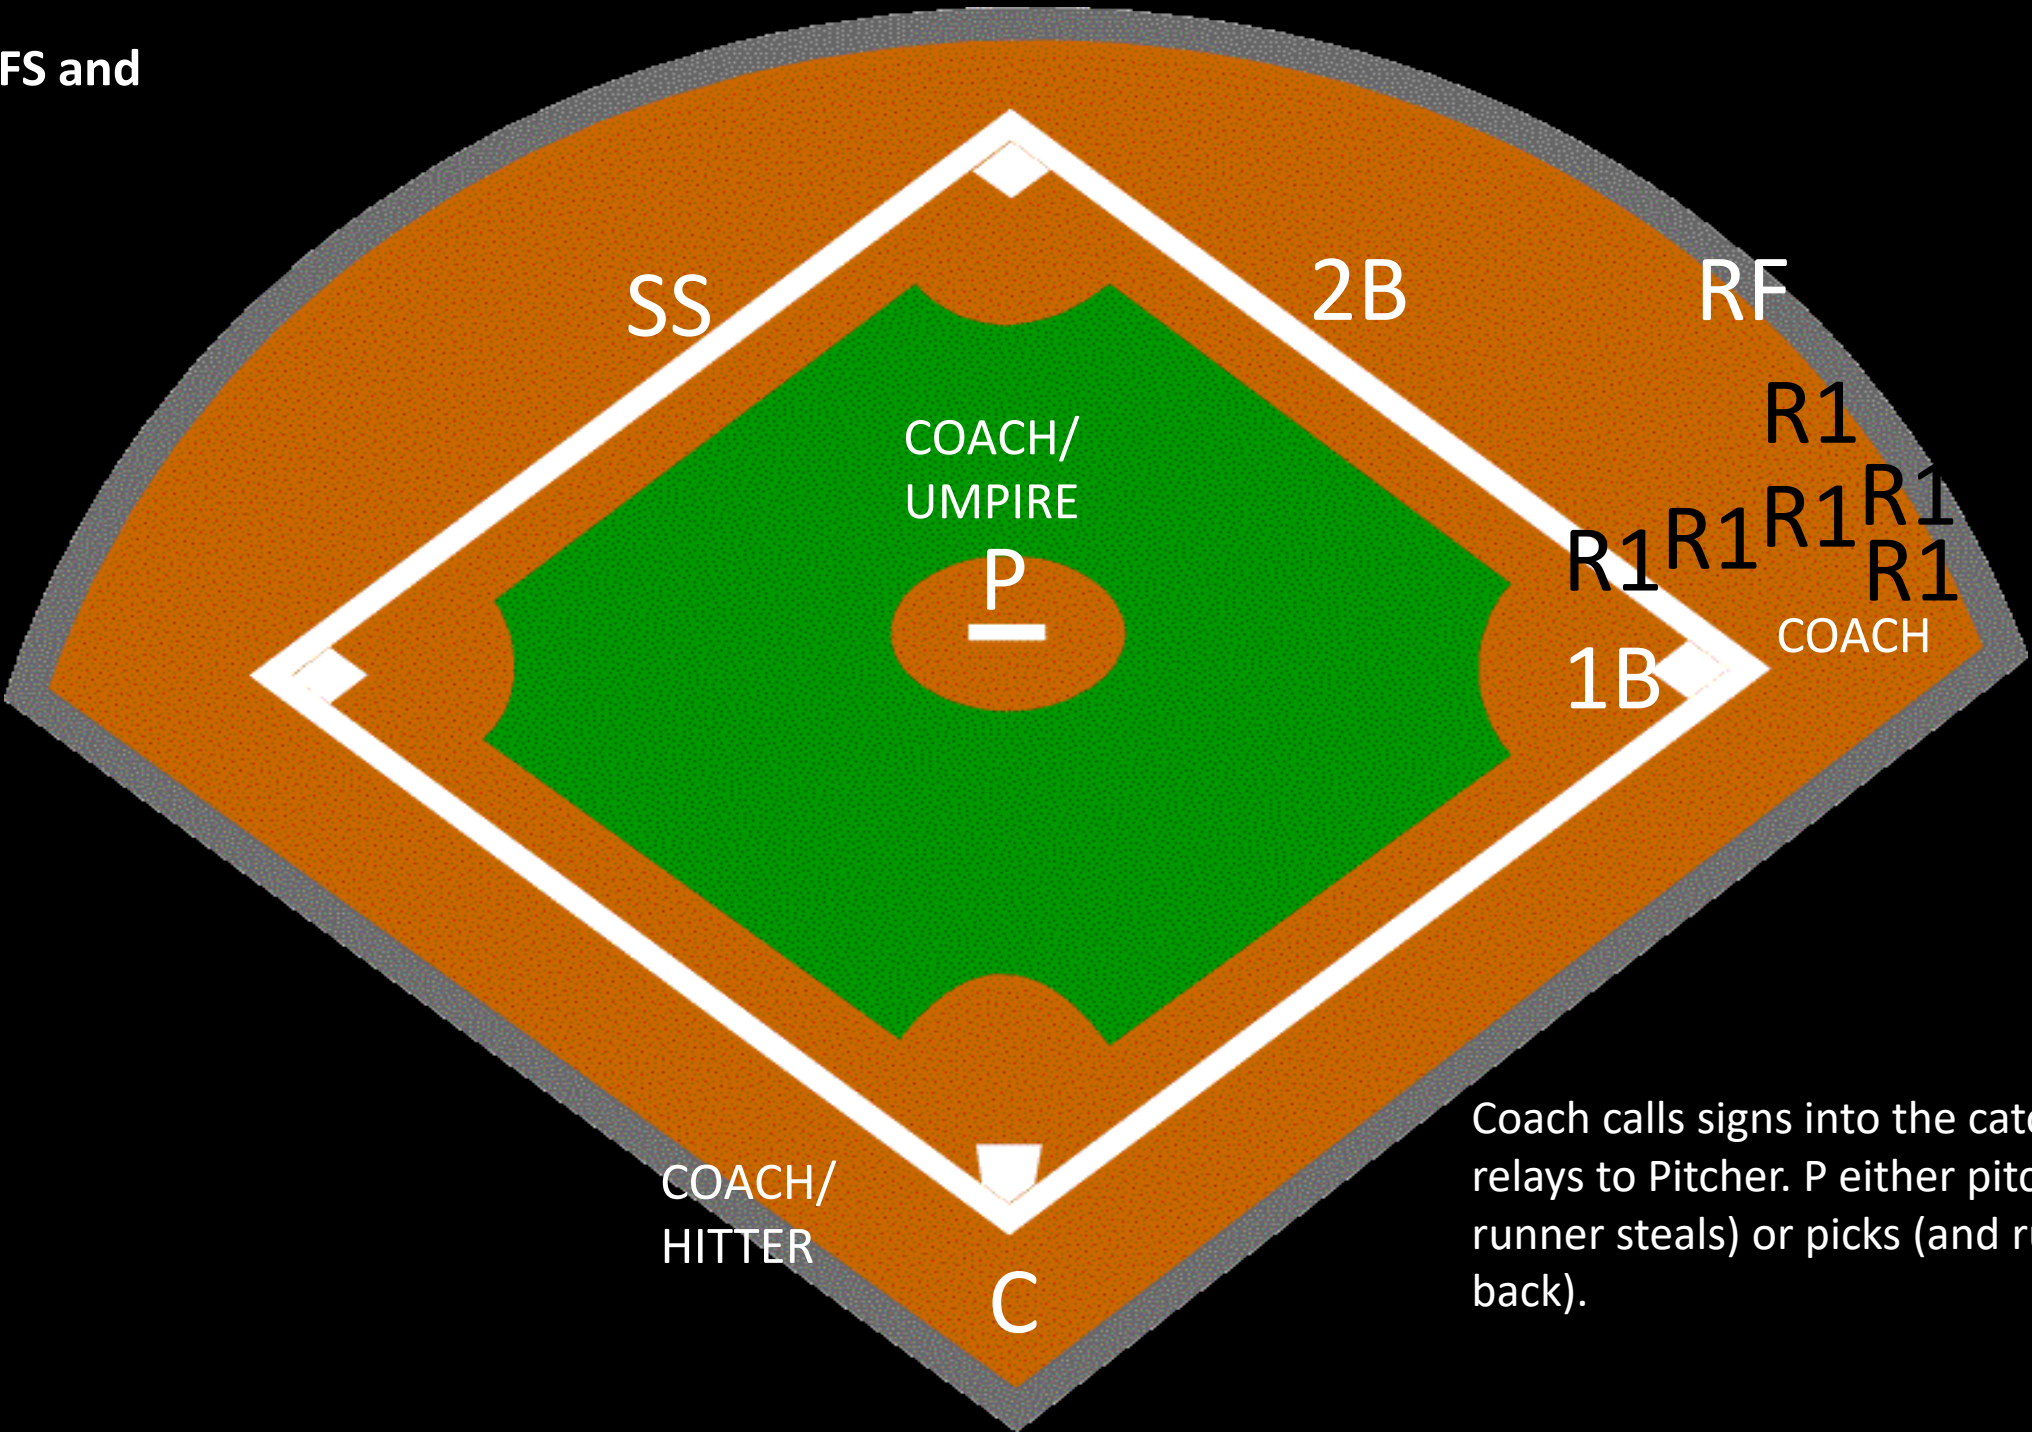

PICKOFFS and STEALS

Coach calls signs into the catcher. Catcher relays to Pitcher. P either pitches (and runner steals) or picks (and runner gets back).

**PICKOFFS and  
STEALS**

Coach calls signs into the catcher. Catcher relays to Pitcher. P either pitches (and runner steals) or picks (and runner gets back).

PICKOFFS and  
STEALS

Coach calls signs into the catcher. Catcher relays to Pitcher. P hold the runner on 3<sup>rd</sup> and covers home, if necessary.