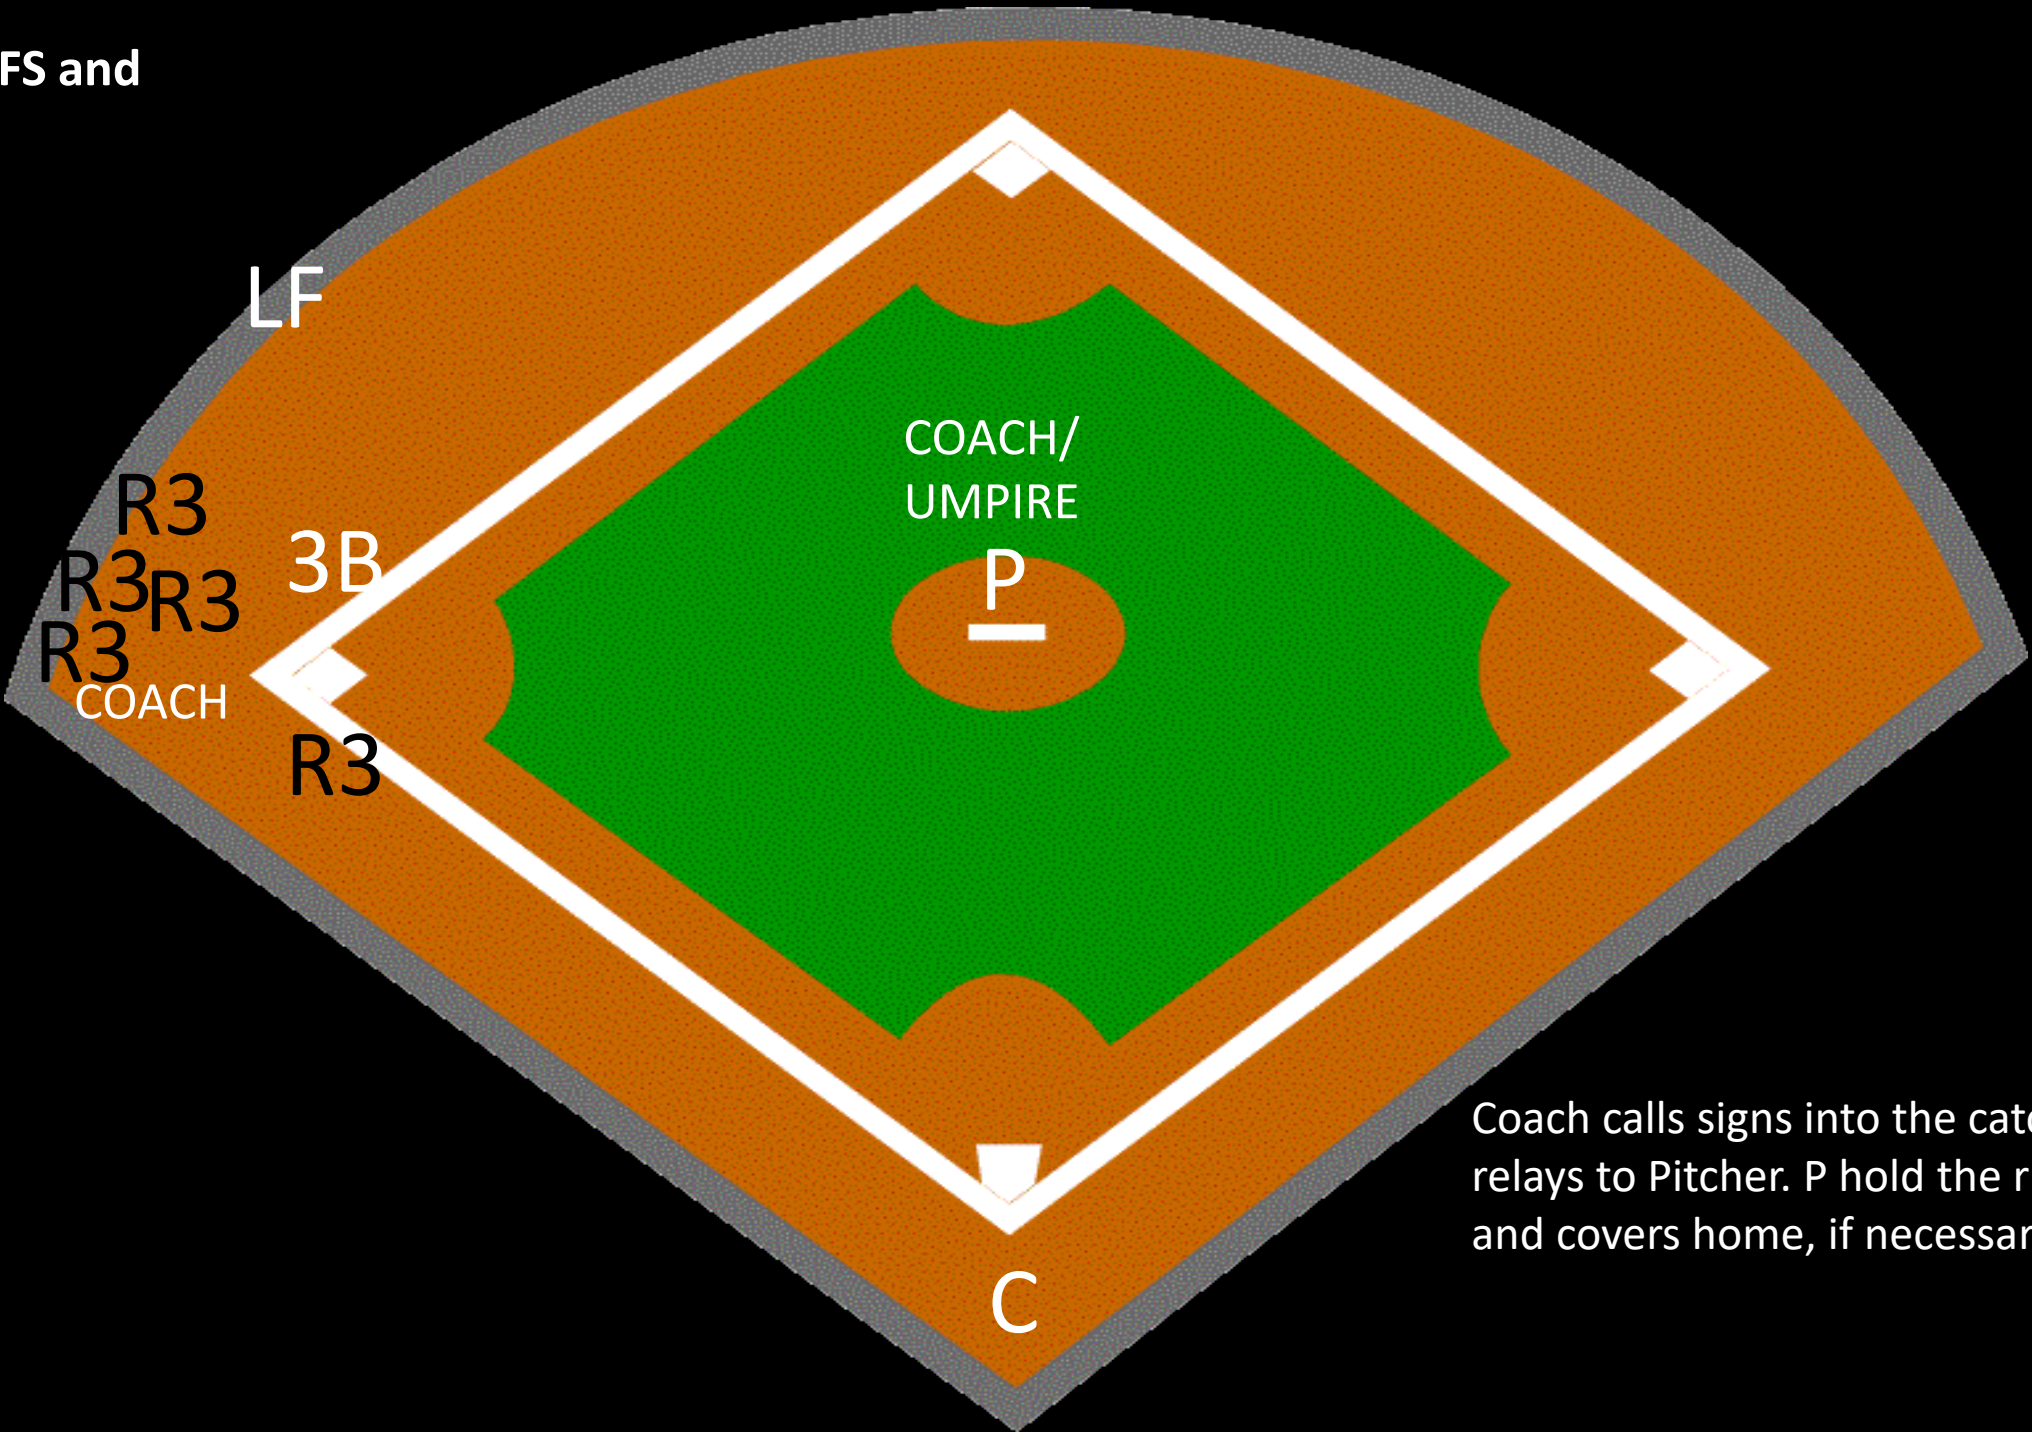

PICKOFFS and STEALS

Coach calls signs into the catcher. Catcher relays to Pitcher. P either pitches (and runner steals) or picks (and runner gets back).

**PICKOFFS and  
STEALS**

Coach calls signs into the catcher. Catcher relays to Pitcher. P either pitches (and runner steals) or picks (and runner gets back).

PICKOFFS and  
STEALS

Coach calls signs into the catcher. Catcher relays to Pitcher. P hold the runner on 3<sup>rd</sup> and covers home, if necessary.