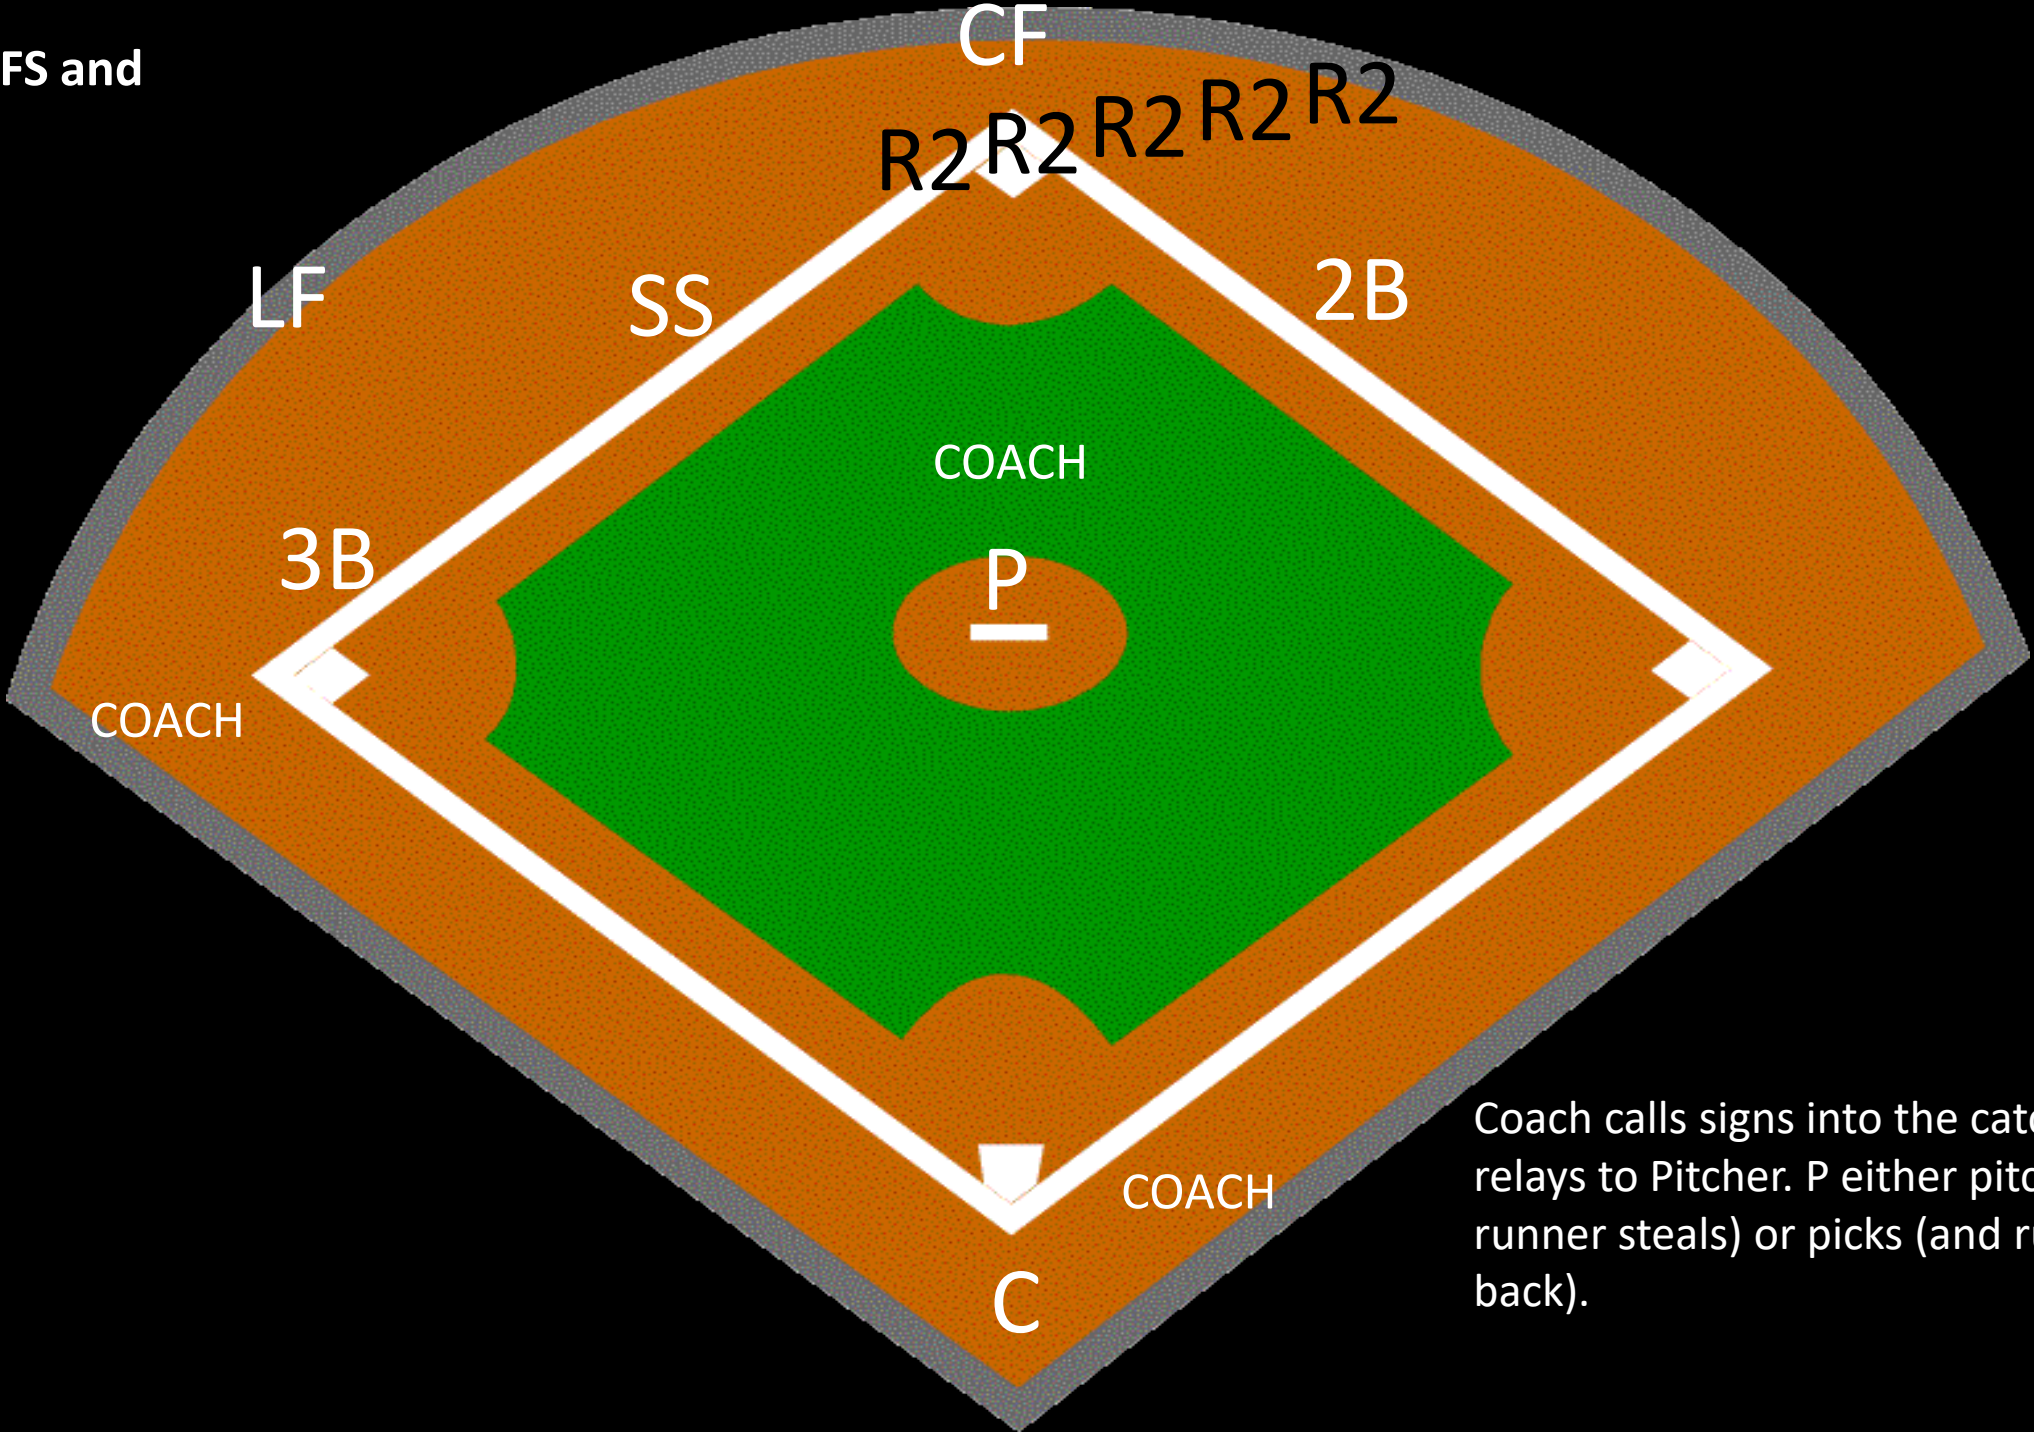

PICKOFFS and STEALS

Coach calls signs into the catcher. Catcher relays to Pitcher. P either pitches (and runner steals) or picks (and runner gets back).

**PICKOFFS and  
STEALS**

Coach calls signs into the catcher. Catcher relays to Pitcher. P either pitches (and runner steals) or picks (and runner gets back).

PICKOFFS and  
STEALS

Coach calls signs into the catcher. Catcher relays to Pitcher. P hold the runner on 3<sup>rd</sup> and covers home, if necessary.